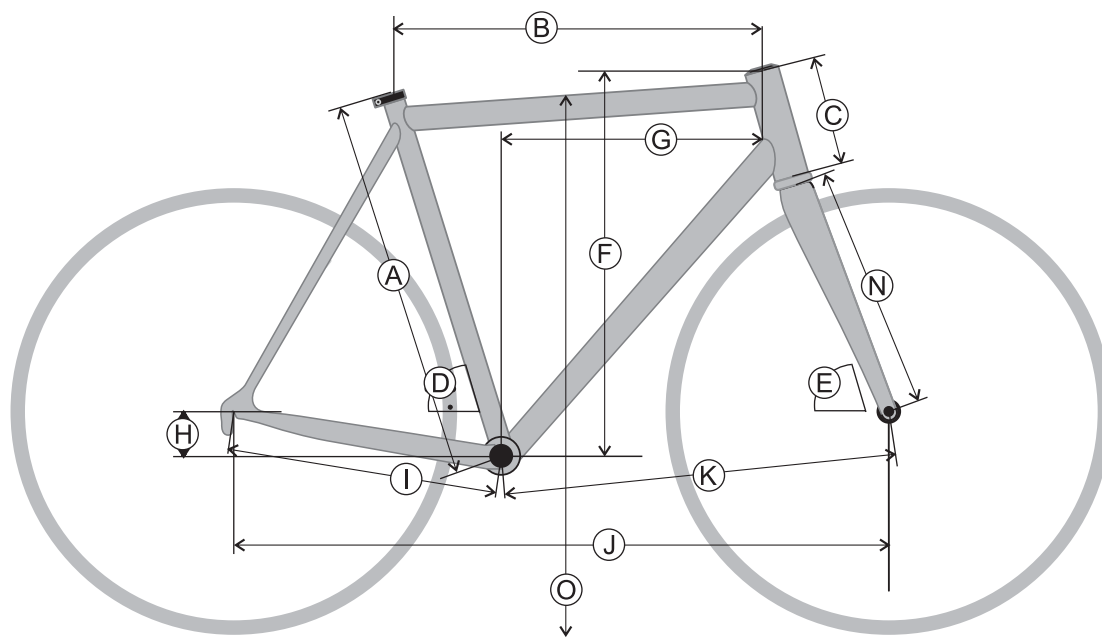

DATA

WEIGHT	9.25 Kg. FULLY BUILT 52 SIZE WITHOUT PEDALS
LADEN WEIGHT	120 KG INCL RIDER AND KITS
COLOURS	TO BE DISCUSSED
SIZES	50, 52, 54, 56 & 58. RIDER HEIGHT 158 to 187 CM

COATING / PAINTING

Phosphating by Electrophoretic Deposition + Powder coating.
This is extra layers of protection for our frames to inhibit the formation of rust in the interior of the tubing and weld joints.

Frame Design and Development, Welding and Coating by Scolarian Bikes.

POSST OBJECT DISC CHORUS

ROAD. 700C. DISC BRAKES. TECH SPEC, EQUIPMENT AND DATA

	OBJECT SUB				
Size	50	52	54	56	58
Stack	530	540	560	580	600
Reach	375	380	384	389	397
A. Seat Tube Length	450	480	520	540	560
B. Top Tube Length - effective / horizontal	512	525	541	561	575
C. Head Tube Length	115	124	144	162	181
D. Seat Tube Angle	75.5	75	74.3	73.5	73.5
E. Head Tube Angle	71	71.5	72.2	73	73.5
F. Stack	530	540	560	580	600
G. Reach	375	380	384	389	397
H. BB Drop	77	77	75	75	75
I. Chain Stay Length	415	415	415	415	415
J. Wheelbase	984	988	993	997	1015
K. Front Center	581	585	590	593	602
BB Height (28c tyre)	266	266	268	268	268
O. Standover Height	712	735	769	787	807
N. Fork Length	367	367	367	367	367
Fork rake/offset	43	43	43	43	43
Trail (28c tyre)	73	69	65	60	57
Crank	170	170	172.5	172.5	175
Stem Length / Angle (size change option avl.)	90 / 8	90 / 8	100 / 8	100 / 8	110 / 8
Handlebar Width (size change option avl.)	40	42	42	44	44
Seatpost Setback	12	12	12	12	12
Rider Height Regular Fit	158-166	166-173	173-179	178-183	182-187
Inseam Regular Fit	71-75	74-78	77-82	80-84	82-86