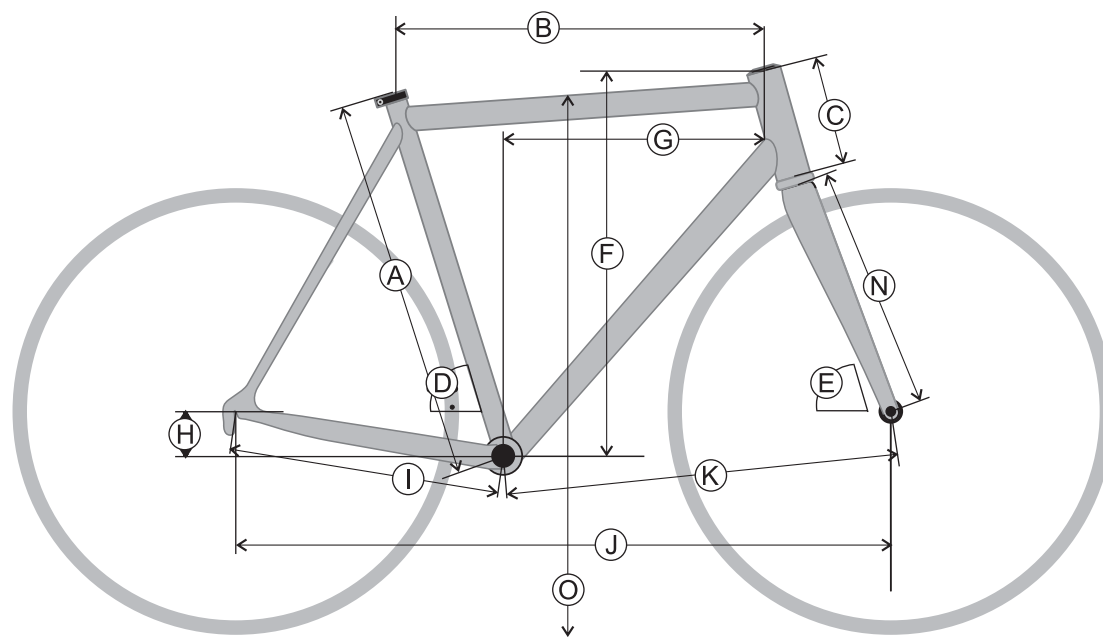

DATA

WEIGHT	9.36 Kg. FULLY BUILT 56 SIZE
LADEN WEIGHT	120 KG INCL RIDER AND KITS
COLOURS	TELE GREY, COBALT BLUE, RUBY RED, MOSS GREEN
SIZES	52, 54, 56 & 58. RIDER HEIGHT 166 to 187 CM

COATING / PAINTING

 **Scolarian**
BIKES

Frame Design and Development, Welding and Coating by Scolarian Bikes.

POSS OBJECT

ROAD. 700C. RIM BRAKES. TECH SPEC, EQUIPMENT AND DATA

	OBJECT SUB				
Size	50	52	54	56	58
Stack	530	540	560	580	600
Reach	375	380	384	389	397
A. Seat Tube Length	450	480	520	540	560
B. Top Tube Length - effective / horizontal	512	525	541	561	575
C. Head Tube Length	115	124	144	162	181
D. Seat Tube Angle	75.5	75	74.3	73.5	73.5
E. Head Tube Angle	71	71.5	72.2	73	73.5
F. Stack	530	540	560	580	600
G. Reach	375	380	384	389	397
H. BB Drop	77	77	75	75	75
I. Chain Stay Length	415	415	415	415	415
J. Wheelbase	984	988	993	997	1015
K. Front Center	581	585	590	593	602
BB Height (28c tyre)	266	266	268	268	268
O. Standover Height	712	735	769	787	807
N. Fork Length	367	367	367	367	367
Fork rake/offset	43	43	43	43	43
Trail (28c tyre)	73	69	65	60	57
Crank	170	170	172.5	172.5	175
Stem Length / Angle (size change option avl.)	90 / 8	90 / 8	100 / 8	100 / 8	110 / 8
Handlebar Width (size change option avl.)	40	42	42	44	44
Seatpost Setback	20	20	20	20	20
Rider Height Regular Fit	158-166	166-173	173-179	178-183	182-187
Inseam Regular Fit	71-75	74-78	77-82	80-84	82-86